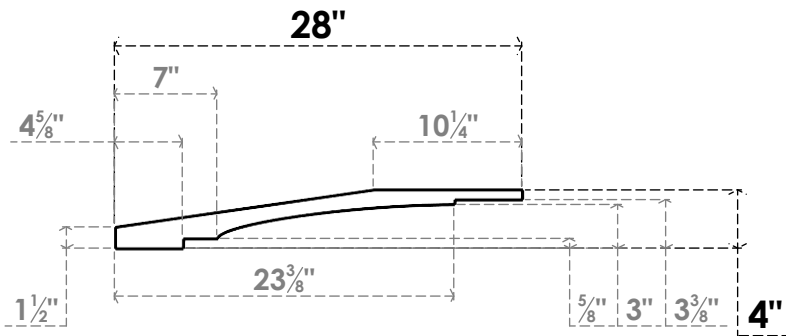

ITEM NUMBER: BRCPC040X28000X04000MRC

4"W X 28"D X 4"H MERCED ARCHITECTURAL GRADE PVC CLOSED KNEE BRACE

SIDE PROFILE

FRONT PROFILE

ISOMETRIC

EKENA MILLWORK
 2300 WEST MAIN ST.
 CLARKSVILLE, TX 75426
 TOLL FREE: 866-607-0453
 WWW.EKENAMILLWORK.COM