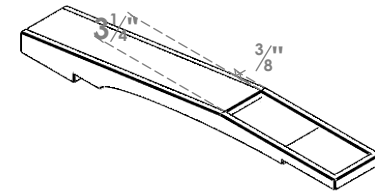

ITEM NUMBER: BRCPC040X28000X04000MRC

4"W X 28"D X 4"H MERCED ARCHITECTURAL GRADE PVC CLOSED KNEE BRACE

SIDE PROFILE

FRONT PROFILE

ISOMETRIC

EKENA MILLWORK
 2300 WEST MAIN ST.
 CLARKSVILLE, TX 75426
 TOLL FREE: 866-607-0453
 WWW.EKENAMILLWORK.COM