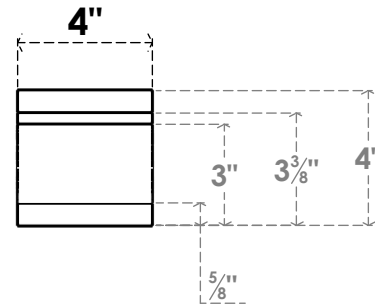

ITEM NUMBER: BRCPC040X28000X04000MRC

4"W X 28"D X 4"H MERCED ARCHITECTURAL GRADE PVC CLOSED KNEE BRACE

SIDE PROFILE

FRONT PROFILE

ISOMETRIC

EKENA MILLWORK
 2300 WEST MAIN ST.
 CLARKSVILLE, TX 75426
 TOLL FREE: 866-607-0453
 WWW.EKENAMILLWORK.COM